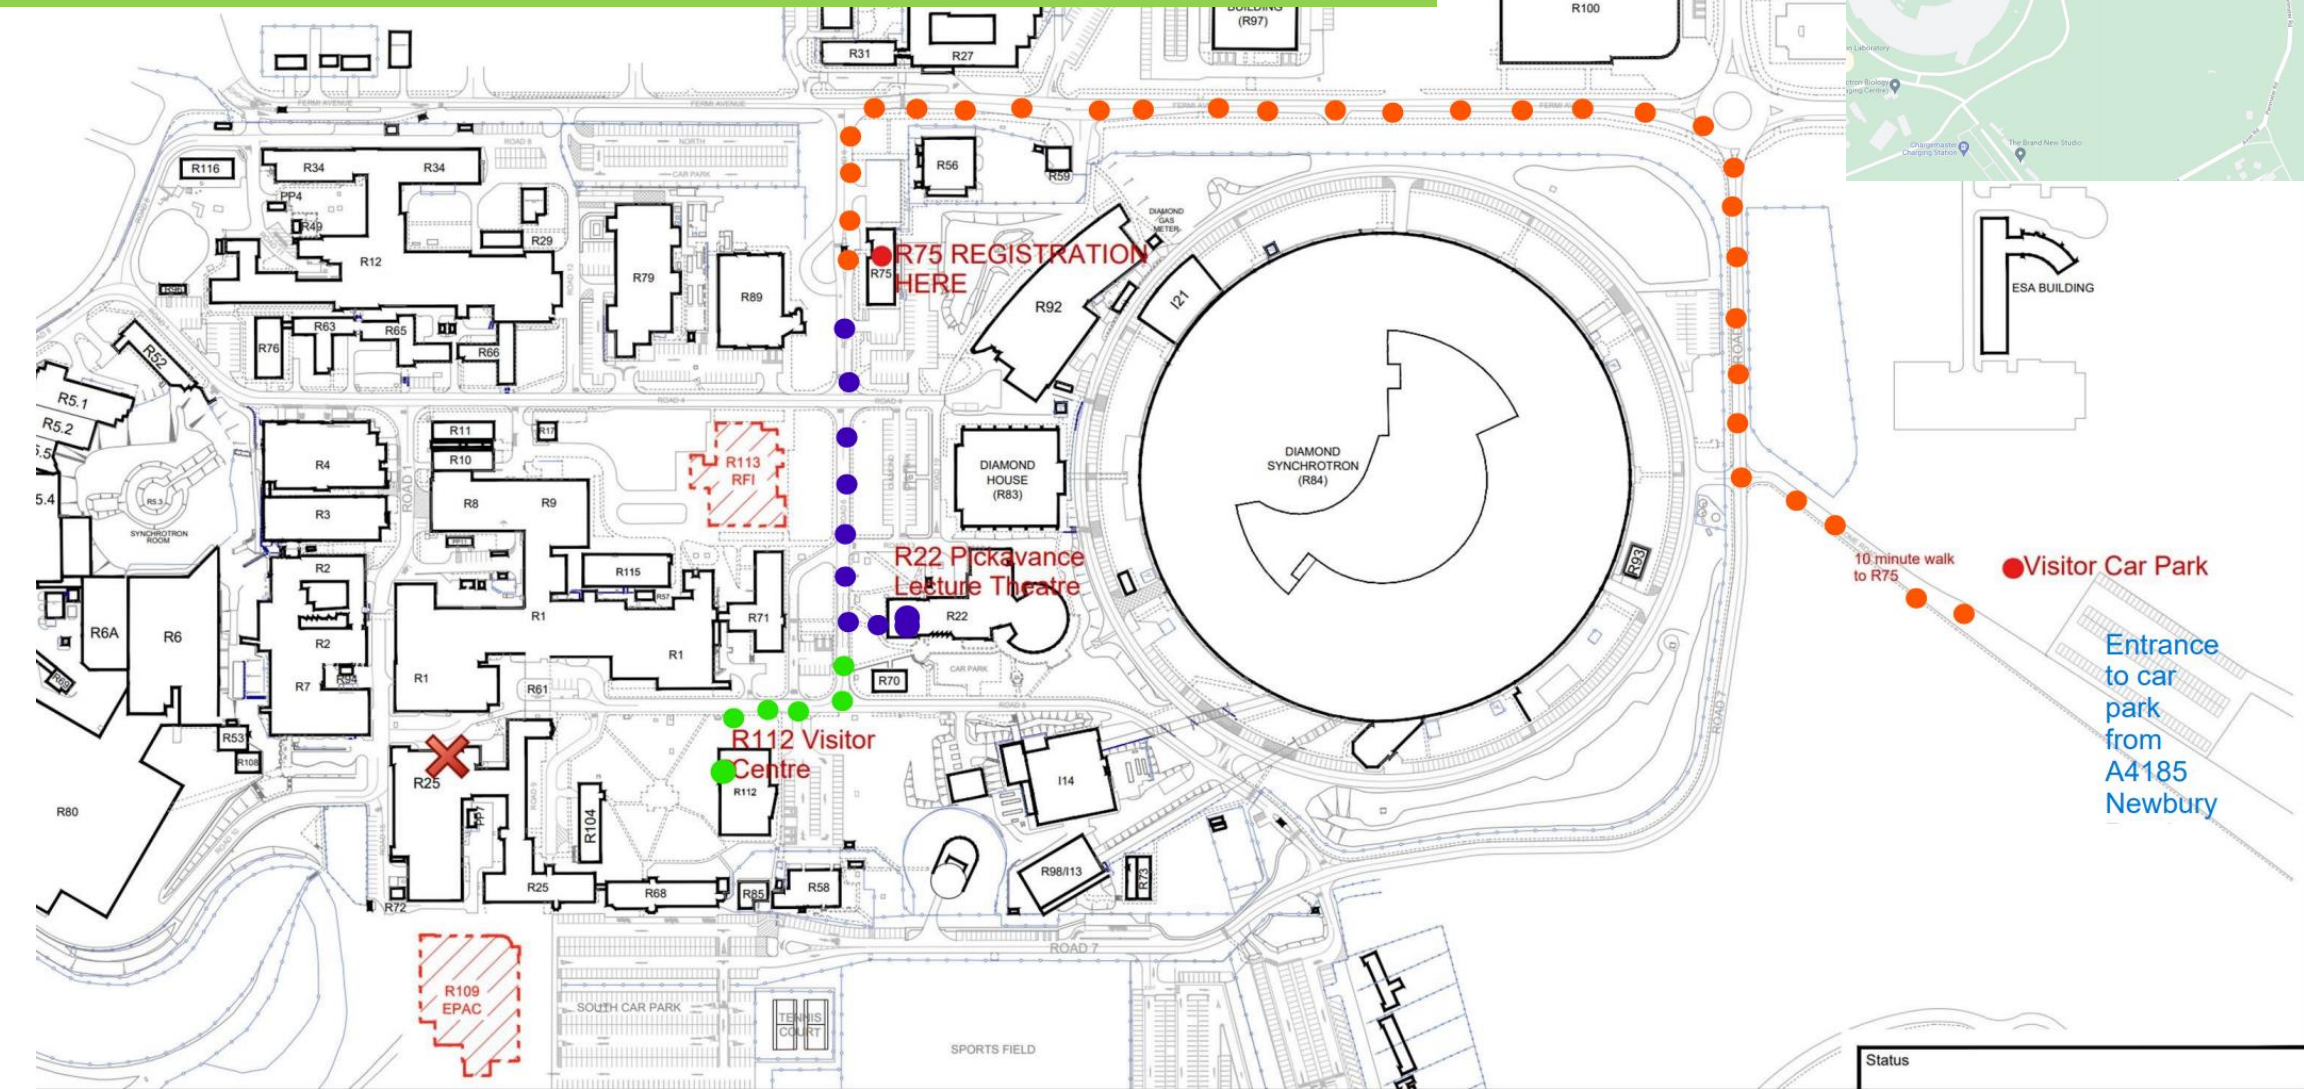

NB: Please ensure you PARK your car before arriving for REGISTRATION!

NB: 10 min WALK from CAR PARK to REGISTRATION

ESA BUILDING

10 minute walk to R75

Visitor Car Park

Entrance to car park from A4185 Newbury