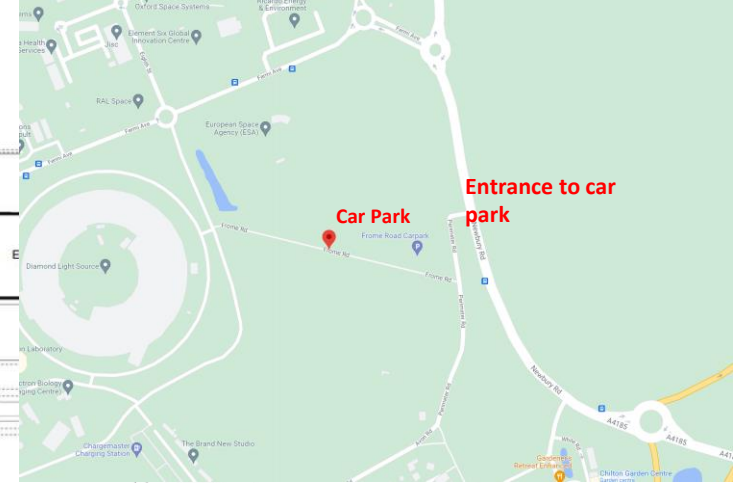

NB: Please ensure you PARK your car before arriving for REGISTRATION!

NB: 10 min WALK from CAR PARK to REGISTRATION

ESA BUILDING

10 minute walk to R75

Visitor Car Park

Entrance to car park from A4185 Newbury